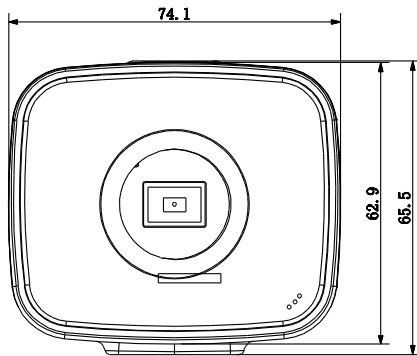

## Technical Specifications

Model		DH-IPC-HF8301EP	DH-IPC-HF8301EN
<b>Camera</b>			
Image Sensor		1/3" 3Megapixel CMOS	
Effective Pixels		2048(H)x1536(V)	
Scanning System		Progressive	
Electronic Shutter Speed		Auto/Manual, 1/3~1/10000s	Auto/Manual, 1/4~1/10000s
Min. Illumination		Color: 0. 1Lux/F1.2, B/W: 0.01Lux/F1.2	
S/N Ratio		More than 52dB	
Video Output		1 channel BNC (1.0Vp-p,75Ω)	
<b>Camera Features</b>			
Max. IR LEDs Length		N/A	
Day/Night		Auto(ICR)/Color/B/W	
Backlight Compensation		BLC / HLC / WDR 120dB	
White Balance		Auto/Manual	
Gain Control		Auto/Manual	
Noise Reduction		Ultra 3D	
Privacy Masking		Up to 4 areas	
EIS		Support	
Ultra Defog		Support	
Smart focus		ABF	
<b>Lens</b>			
Mount Type		C/CS	
<b>Video</b>			
Compression		H.264/MJPEG	
Resolution		3M(2048×1536)/1080P(1920×1080)/720P(1280×720) /D1(704×576) /CIF(352×288)	
Frame Rate	Main Stream	3M/1080P (1~25/30fps)	
	Sub Stream	D1/CIF(1 ~ 25/30fps)	
	Third Stream	1080P/720P/D1(1 ~ 25/30fps)	
Bit Rate		H.264: 48K ~ 8192Kbps	
ROI		Up to 4 areas	
<b>Audio</b>			
Compression		G.711a / G.711u	
Interface		2/1 channel In/Out	
<b>Smart Function</b>			
Smart detection	Tripwire		
	Intrusion		
	Scene change		
	Missing/Abandoned		
	Audio detect		
	Face detect		
<b>Network</b>			

## DH-IPC-HF8301E

Ethernet	RJ-45 (100/1000Base-T)
Wi-Fi	N/A
Protocol	IPv4/IPv6, HTTP, HTTPS, SSL, TCP/IP, UDP, UPnP, ICMP, IGMP, SNMP, RTSP, RTP, SMTP, NTP, DHCP, DNS, PPPOE, DDNS, FTP, IP Filter, QoS, Bonjour
Compatibility	ONVIF, PSIA, CGI
Max. User Access	20 users
Smart Phone	iPhone, iPad, Android, Windows Phone
<b>Auxiliary Interface</b>	
Memory Slot	Micro SD, Max 64GB
RS485	1
Alarm	2/1 channel In/Out
<b>General</b>	
Power Supply	DC12V/AC24V, PoE (802.3af)
Power Consumption	Max 3.5W
Working Environment	-20°C~+60°C, Less than 95% RH
Ingress Protection	N/A
Dimensions	71.4mm×65.5mm×135.4mm
Weight	0.3Kg

## Dimensions (mm)